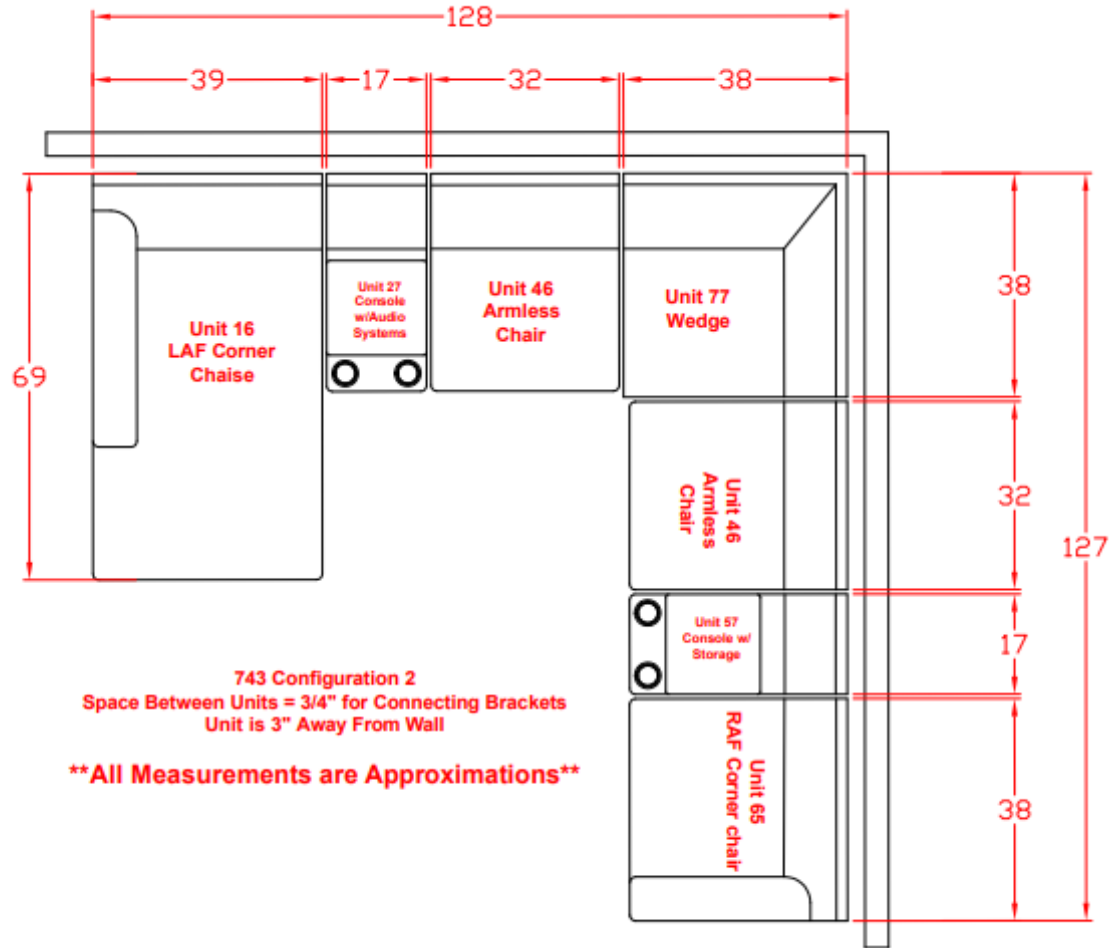

RPs' information 7430557

Call out	Part Number	Description	Qty	Material
9	7430557090	CONSOLE ARMREST	1	Leather
43	7430557021	CONSOLE ARM	1	Leather
96	70451SRP	SHOWOOD B743 TABLE TOP	4	Wood
235	31539RP	HDWE 13MM COUNTERSUNK SCREW	12	Metal
270	30915RP	DRAWER SLIDE 16 INCH - CAB	2	Metal
273	31811RP	DRAWER BOX 18X11.75X5	1	Leather
393	74692RP	CLEAR EDGE CHANNEL-FLOOR PROTECTOR	2	Plastic
425	30030RP	1/4-20X30 UNC BLK FLTHEAD BOLT	6	Metal
271	31809RP	DRAWER SLIDE 16 INCH - DWR	2	Metal

743 Configuration 2
 Space Between Units = 3/4" for Connecting Brackets
 Unit is 3" Away From Wall

****All Measurements are Approximations****