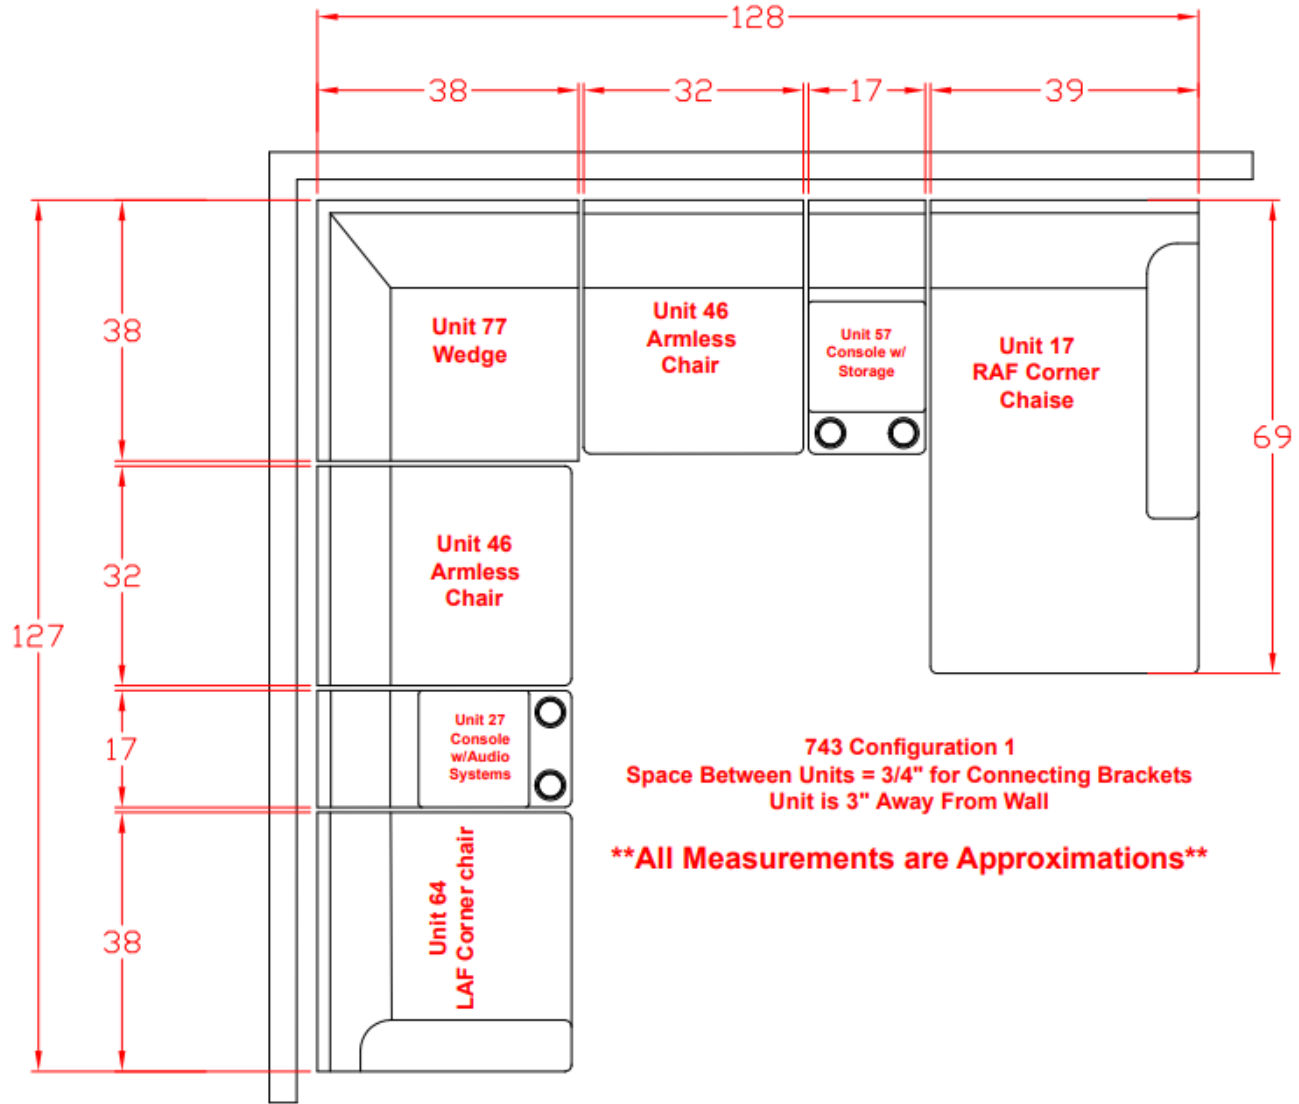

RPs' information 7430557

Call out	Part Number	Description	Qty	Material
9	7430557090	CONSOLE ARMREST	1	Leather
43	7430557021	CONSOLE ARM	1	Leather
96	70451SRP	SHOWOOD B743 TABLE TOP	4	Wood
235	31539RP	HDWE 13MM COUNTERSUNK SCREW	12	Metal
270	30915RP	DRAWER SLIDE 16 INCH - CAB	2	Metal
273	31811RP	DRAWER BOX 18X11.75X5	1	Leather
393	74692RP	CLEAR EDGE CHANNEL-FLOOR PROTECTOR	2	Plastic
425	30030RP	1/4-20X30 UNC BLK FLTHEAD BOLT	6	Metal
271	31809RP	DRAWER SLIDE 16 INCH - DWR	2	Metal

743 Configuration 2
 Space Between Units = 3/4" for Connecting Brackets
 Unit is 3" Away From Wall

****All Measurements are Approximations****